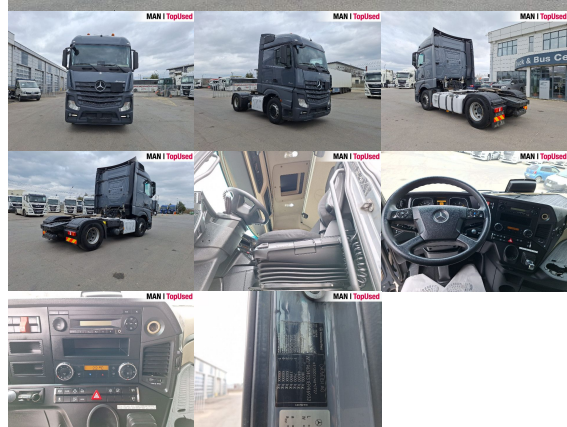

MERCEDES-BENZ ACTROS 18.420 - ADR

SH00670326

MAN | TopUsed

Body type	Tractor unit
1st reg.	04/2017
Power	309kW (420 HP)
Mileage	800833 km
Storage location	Otopeni - MHS Truck Service

BASIC DATA

Brand	Mercedes-Benz
Model serie	Actros
Model variant	Actros
Body type	Tractor unit
Colours	grey

TECHNICAL DATA

Power	309 kW (420 HP)
Fuel	Diesel
Gearbox type	Automatic

EQUIPMENT

Safety

- █ Outside temperature indicator
- █ Kerb mirror

Light and sight

- █ Fog lights
- █ Daytime running lights

Interior